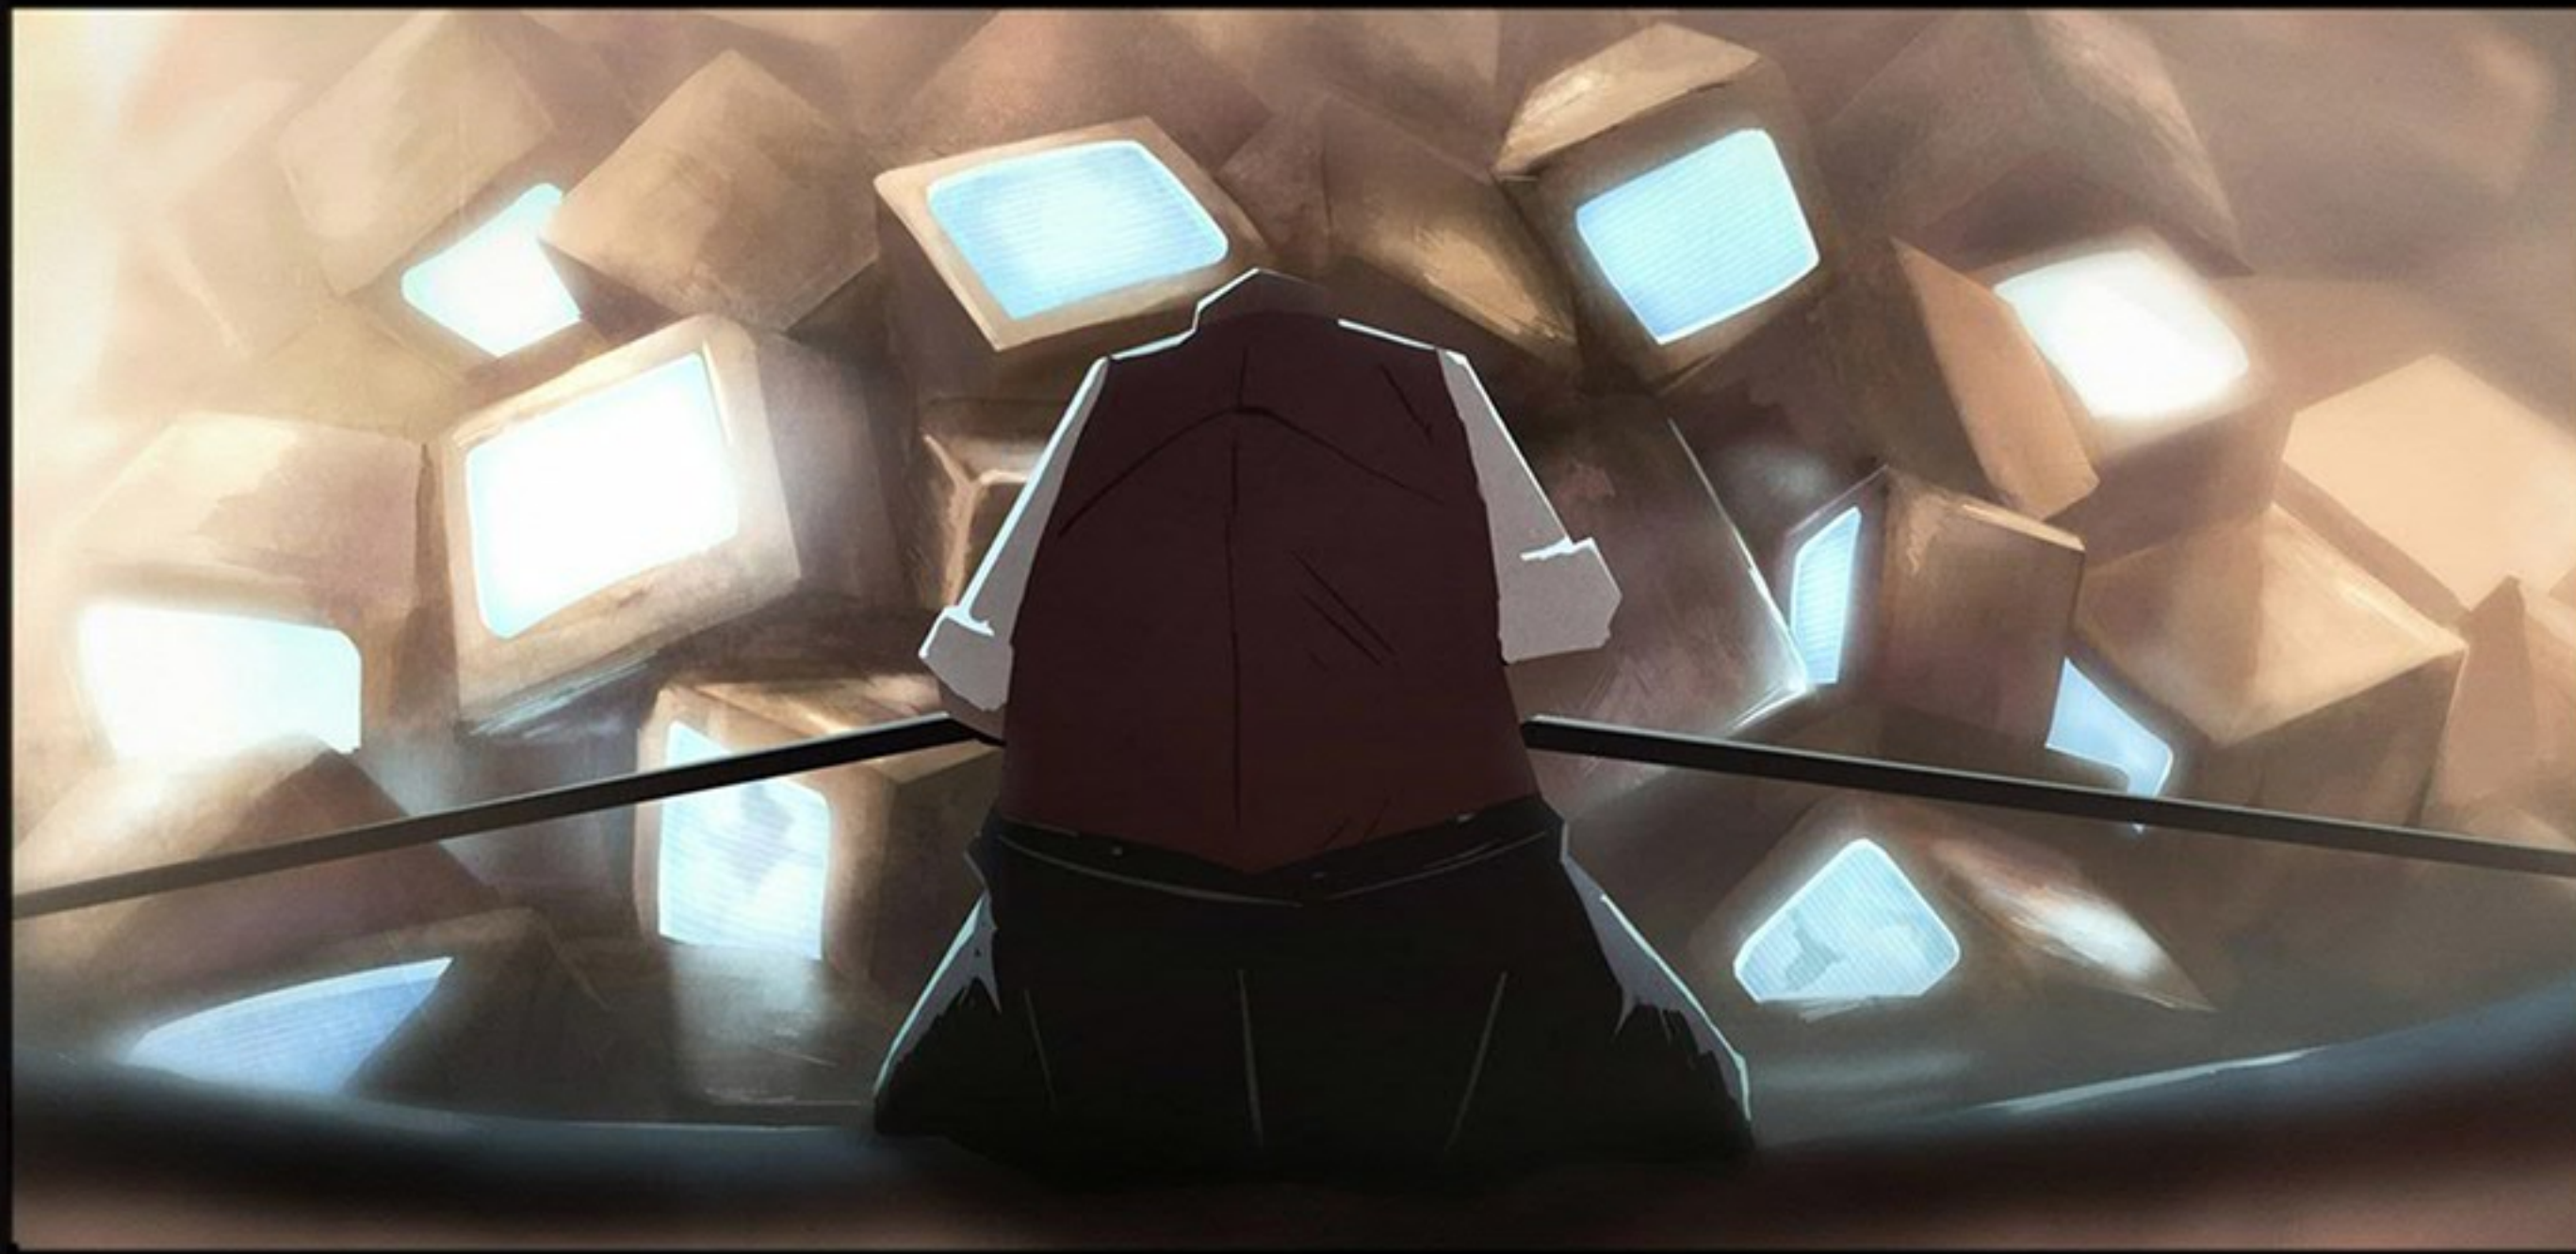

CHARACTER DESIGN, SPLASH ILLUSTRATION, MAP DESIGN - "THE PALACE OF A THOUSAND CURSES"

SCENE EXPLORATION • NIV SHPIGEL

ELEMENTED

SCENE EXPLORATION • NIV SHPIGEL

ELEMENTED

STILL FRAMES FROM THE 2D
ANIMATED SHORT FILM "LOAD"
DIRECTOR/ANIMATOR