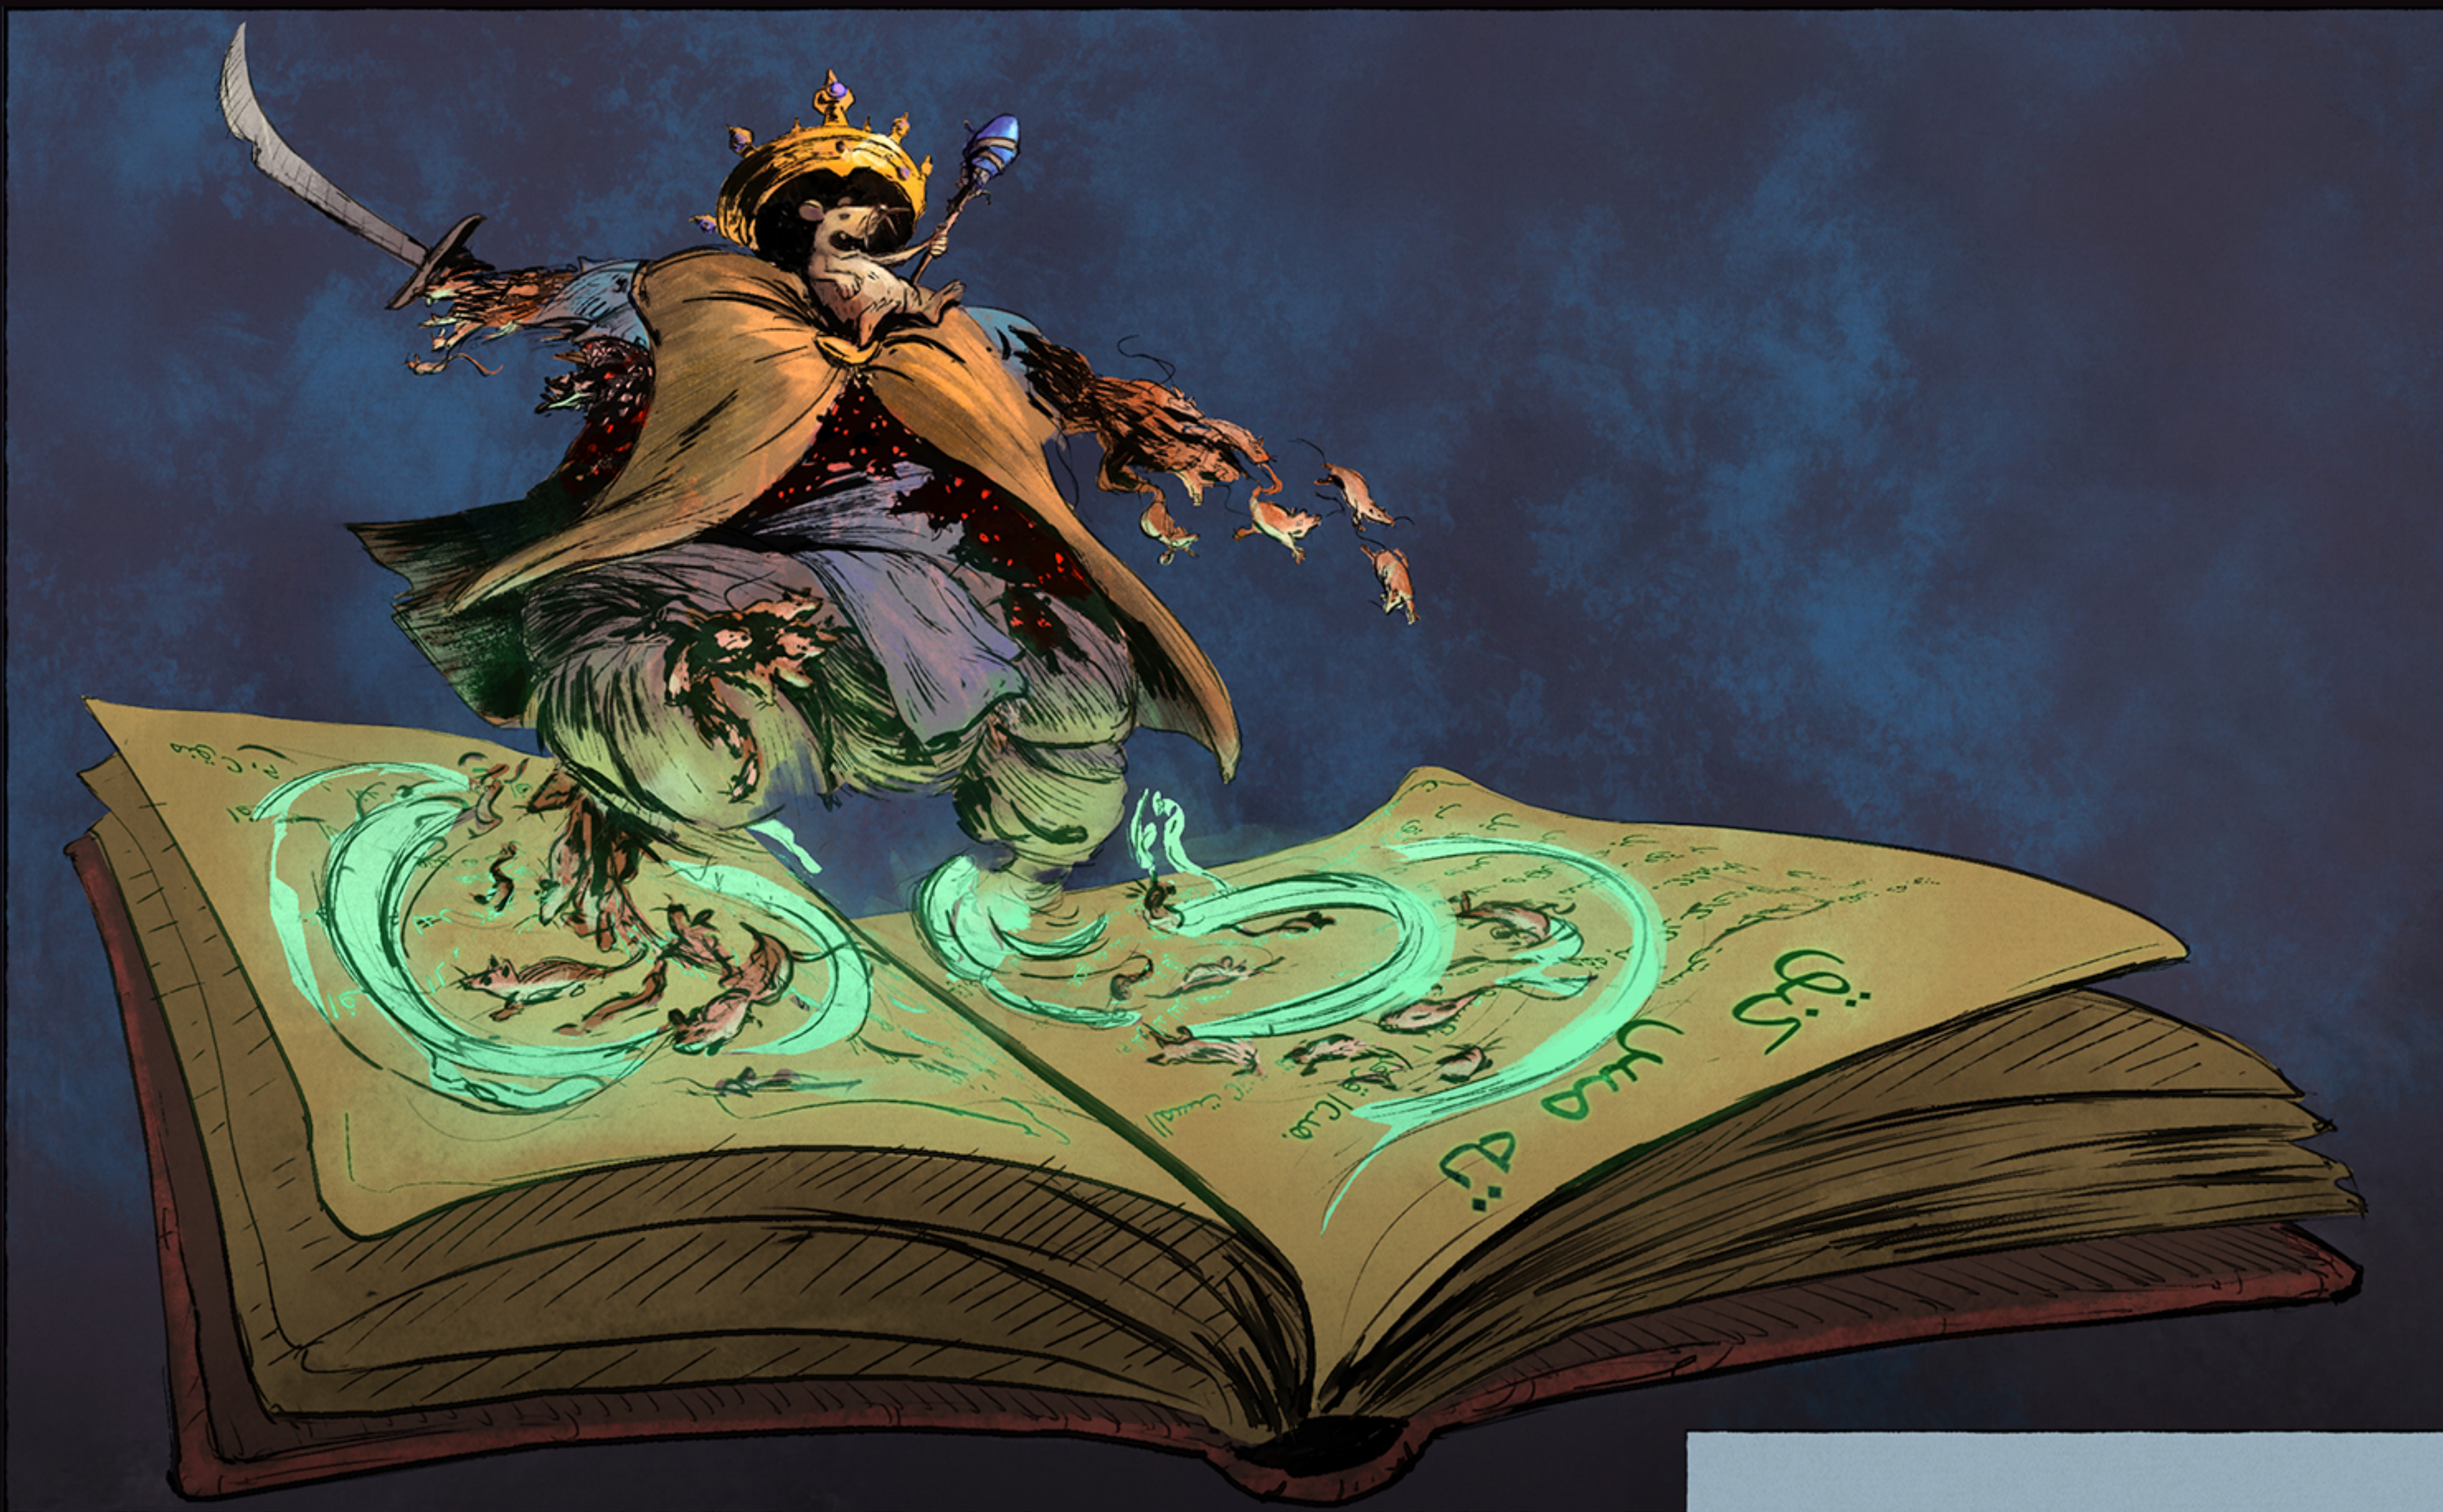

NIV SHPIGEL - ARTIST PORTFOLIO
2023

Contact:

Niv Shpigel

SHPIGONV@GMAIL.COM

+4915750451332

Online porfolio and more animation work:

WWW.NIVSHPIGEL.COM

GAME ILLUSTRATIONS - "THE FERMI PARADOX"

CHARACTER DESIGN, SPLASH ILLUSTRATION, MAP DESIGN - "THE PALACE OF A THOUSAND CURSES"

SCENE EXPLORATION • NIV SHPIGEL

ELEMENTED

SCENE EXPLORATION • NIV SHPIGEL

ELEMENTED

STILL FRAMES FROM THE 2D
ANIMATED SHORT FILM "LOAD"
DIRECTOR/ANIMATOR