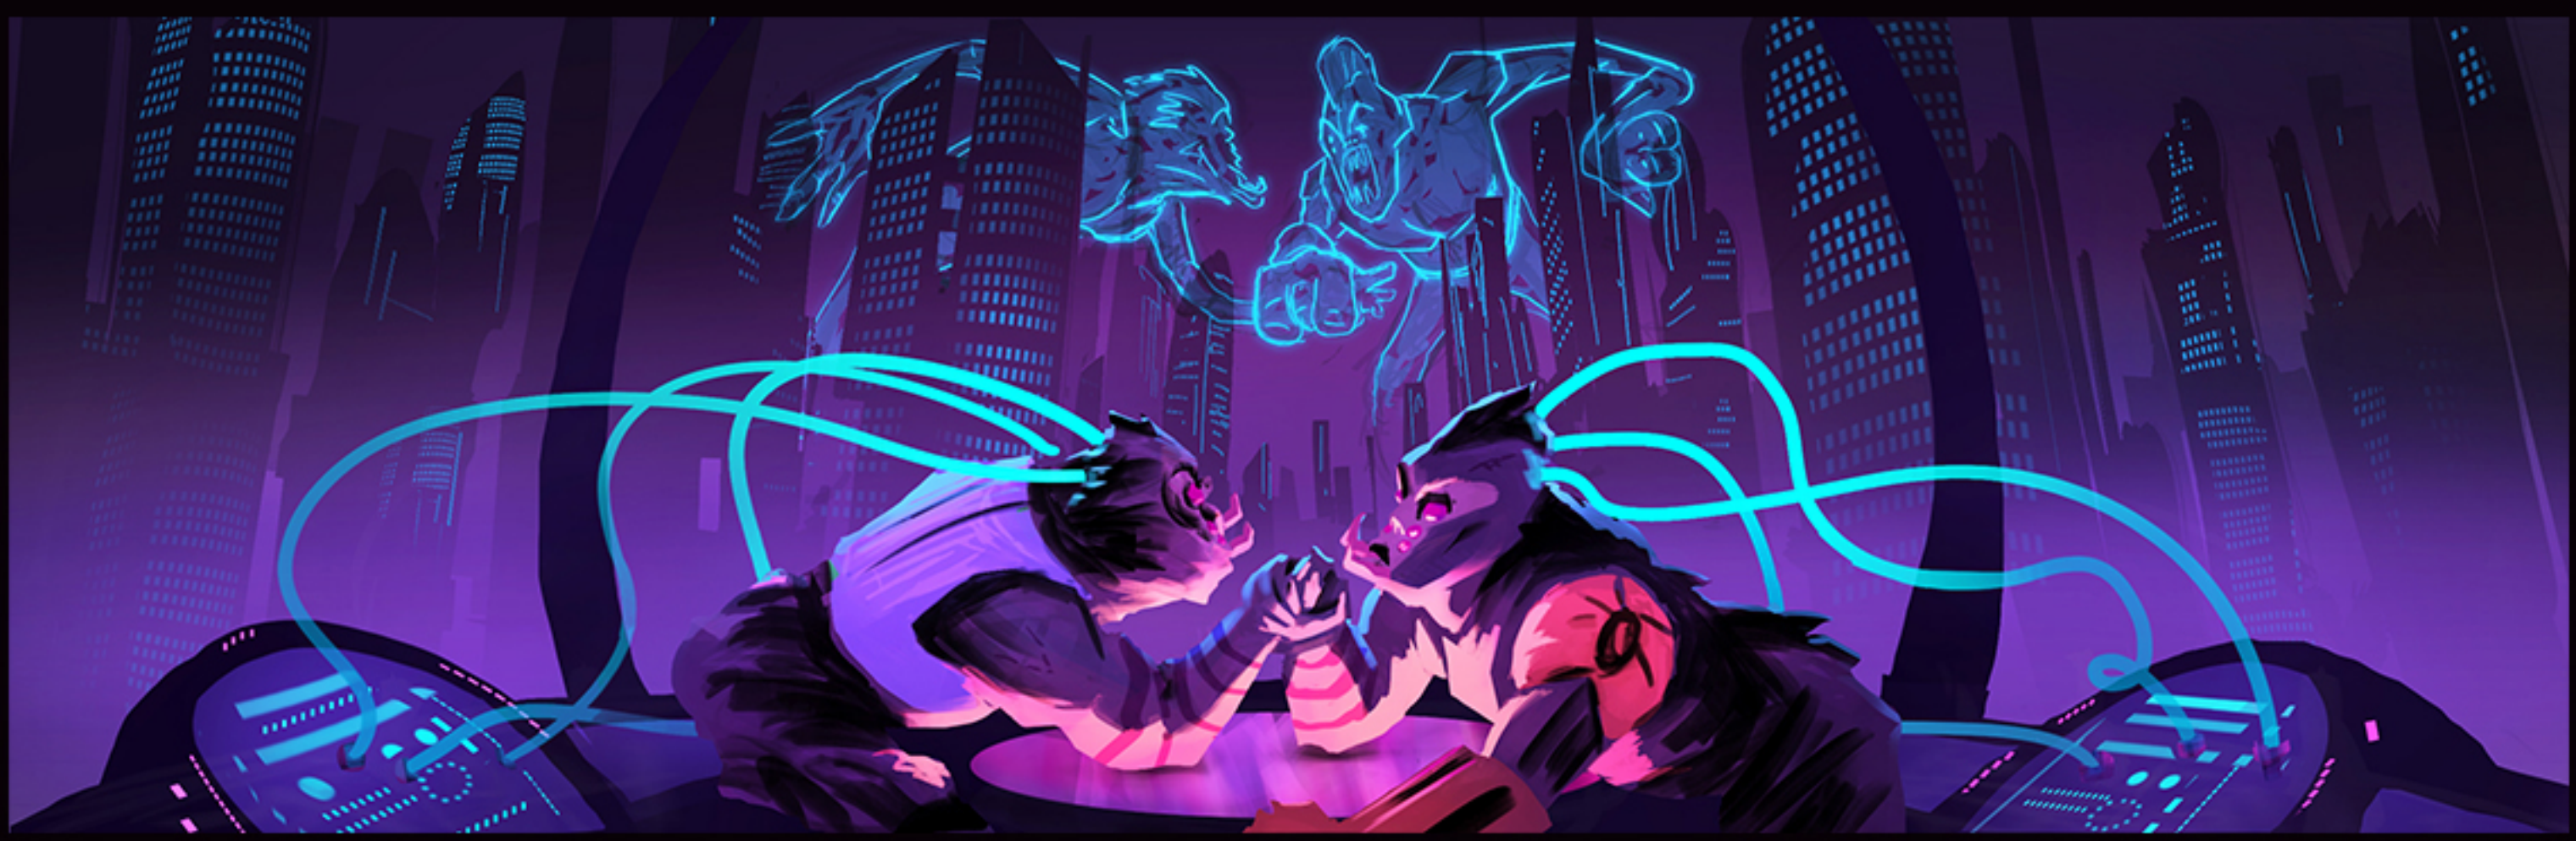

GAME ILLUSTRATIONS - "THE FERMI PARADOX"