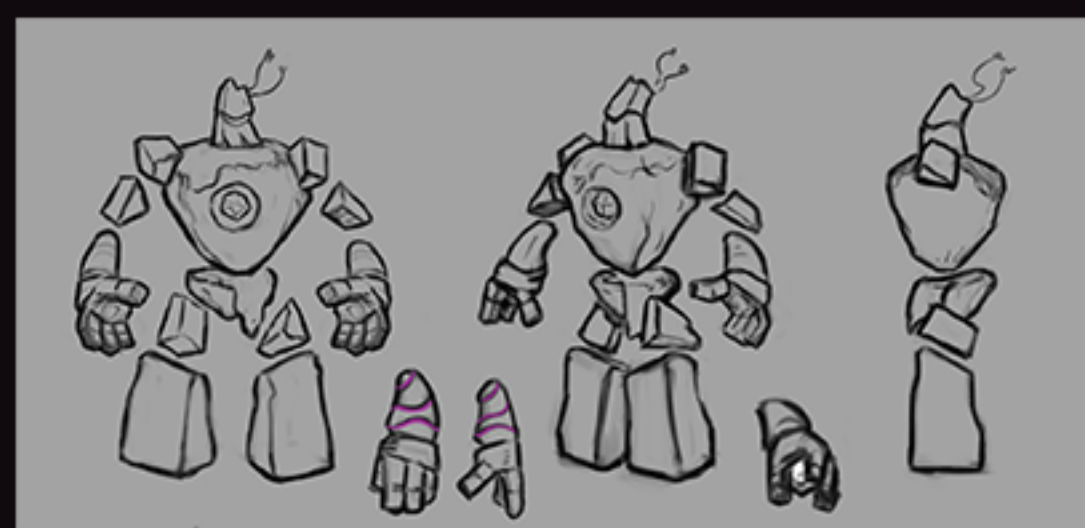

CHARACTER DESIGN, SPLASH ILLUSTRATION, MAP DESIGN - "THE PALACE OF A THOUSAND CURSES"

SCENE EXPLORATION • NIV SHPIGEL

ELEMENTED

SCENE EXPLORATION • NIV SHPIGEL

ELEMENTED

STILL FRAMES FROM THE 2D
ANIMATED SHORT FILM "LOAD"
DIRECTOR/ANIMATOR